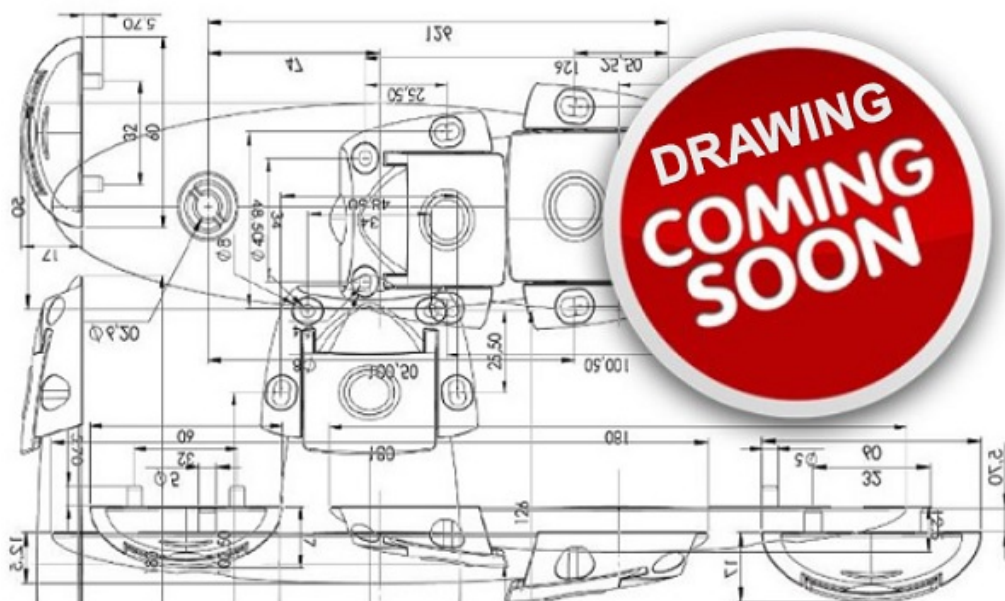

PRODUCT SHEET

Description:

Umbrella Fitting Tube, Dome W/Slot, M5x36mm, Bore:ø6mm, Brass For Wood Thickness 36-38 mm

Item number:

04.03.551-0

Units	Box	Carton	HS Code	Barcode
Pcs.	1	2500	7415330000	
				5704866002578